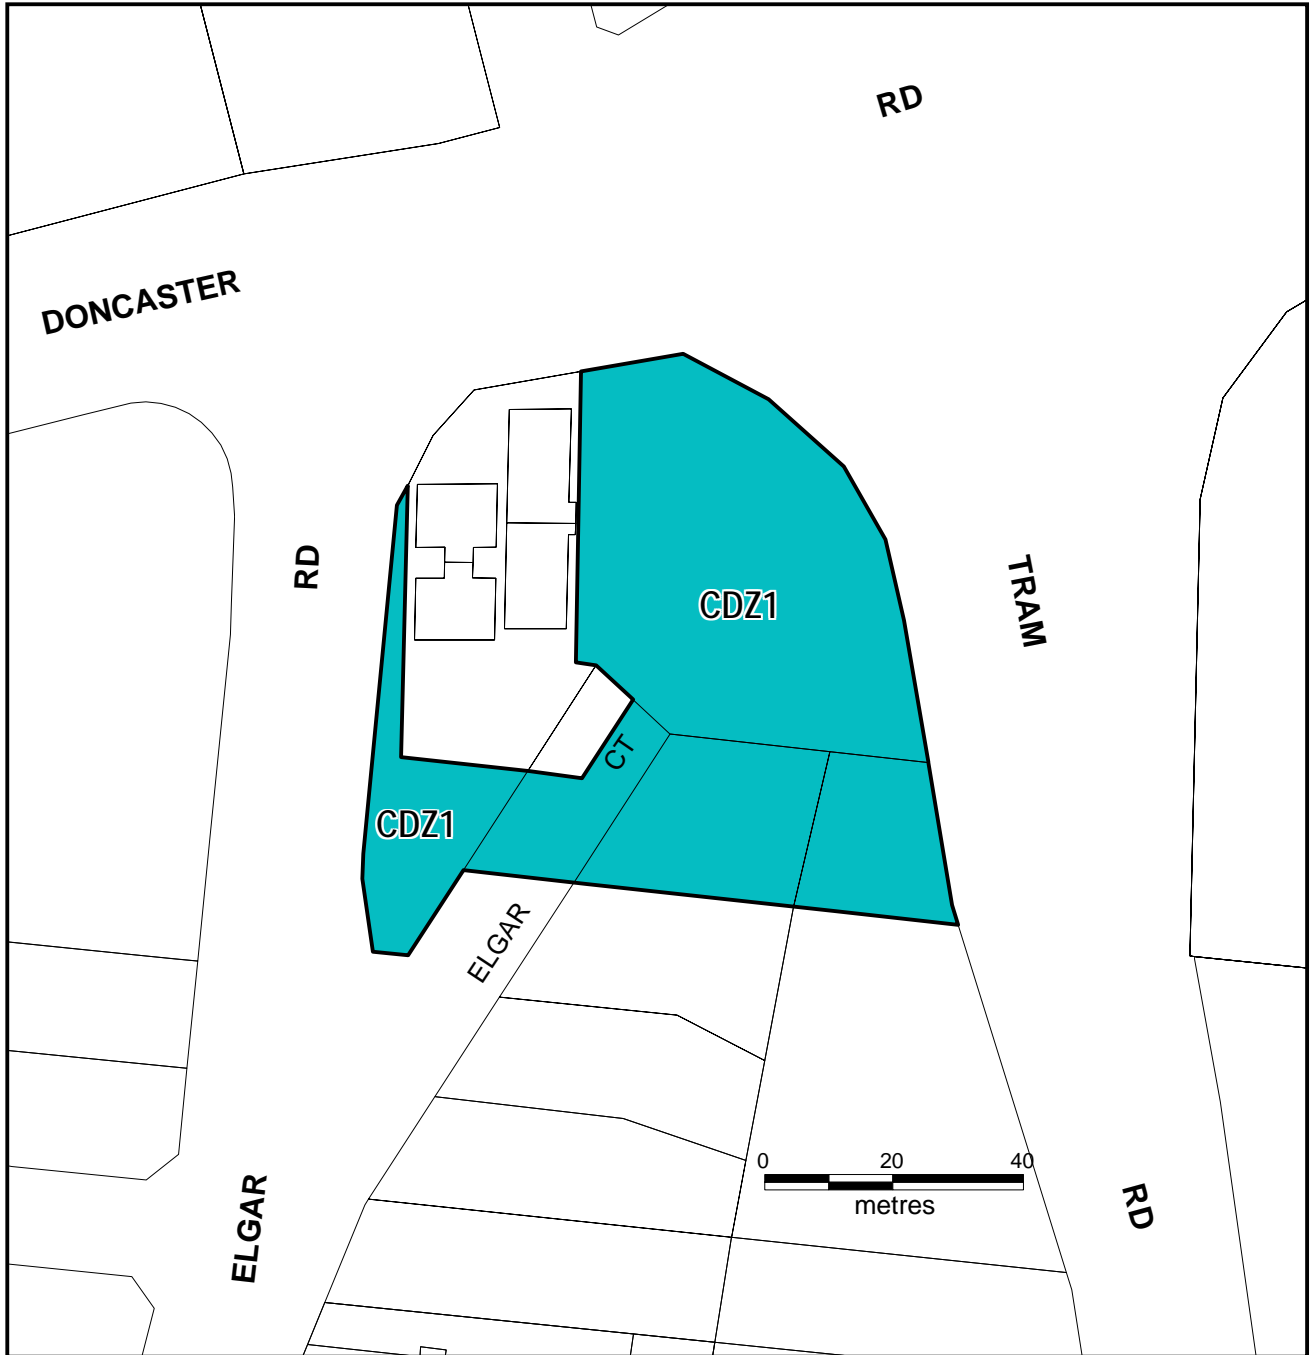

MANNINGHAM PLANNING SCHEME LOCAL PROVISION

Part of Planning Scheme Map 7

LEGEND

	COMPREHENSIVE DEVELOPMENT ZONE - SCHEDULE 1
---	--

AMENDMENT C76